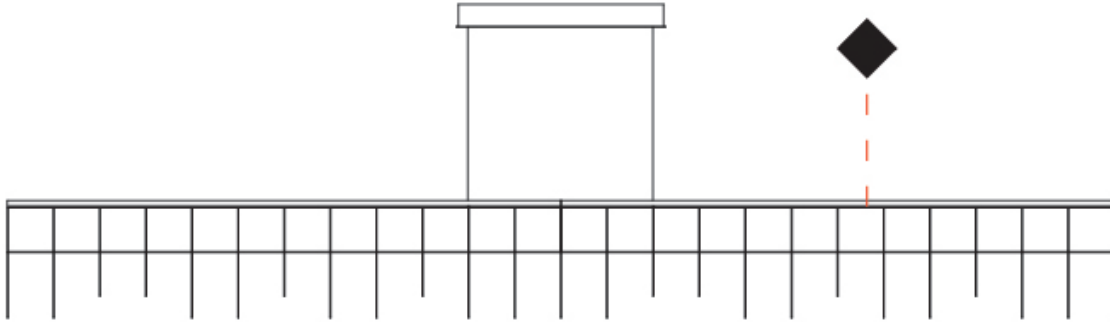

COSMOS SQUARE SUSPENSION

D1010051-

PROJECT

TYPE

SPECIFIER

QUANTITY

DATE

D