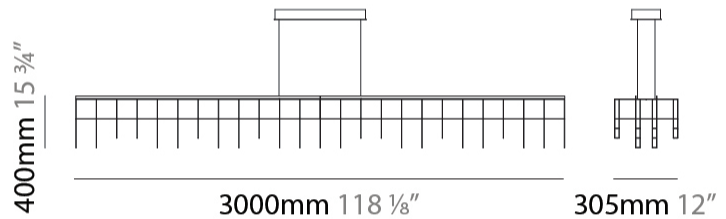

D1010051-

base number   LED Dimming   Color Temperature   Finish Options

1. To build a product code in our configurator select the specify button on the base model # product page
2. To build a manual product code on this datasheet choose from the options listed below in blue font and add the suffix to the base model #

GENERAL

Series: Cosmos Square
Brand: Quasar
Division: Design
Mounting Type: Suspension
Mounting Location: Ceiling
Subcategory: Ambient

PHYSICAL

Shape: Square
Length (mm): 3000
Length (in): 118 1/8
Width (mm): 305
Width (in): 12
Height (mm): 400
Height (in): 15 3/4
Max. Overall Height (mm): 2450
Max. Overall Height (in): 94 1/2
Light Distribution: Omnidirectional
Weight (kg): 16
Weight (lbs): 35.27
[Fixture Finish: NIC / BRA / BBR](#)
Fixture Material: Metal
Cable Details: 2000mm Cable
Upon Request: Custom Sizes Optional Dowlight upon request

ELECTRICAL

Number of Lamps: 258
Lamp Type: LED
Input Wattage (W): 155
Max. Wattage Per Lamp (W): 0.6
[Dimming: 0-10V Dimming / Phase Dimming (120Vac Only)](#)
Driver Included: Yes
Driver Location: Integrated
Driver Type: Constant Voltage - Universal
Driver Class: Class 1
Input Voltage (V): 120 - 277
Output Voltage (V): 12

LED

Number of LEDs: 258
[Color Temperature (°K): 2400 / 2800](#)
Max. Delivered Lumen (lm): 7740 (2800K)
CRI: >90 CRI
Lamp Life (hrs): 50000

OPTICAL

RATINGS AND CERTIFICATIONS

Certified By: Certified for North American Standards
IP rating: IP20